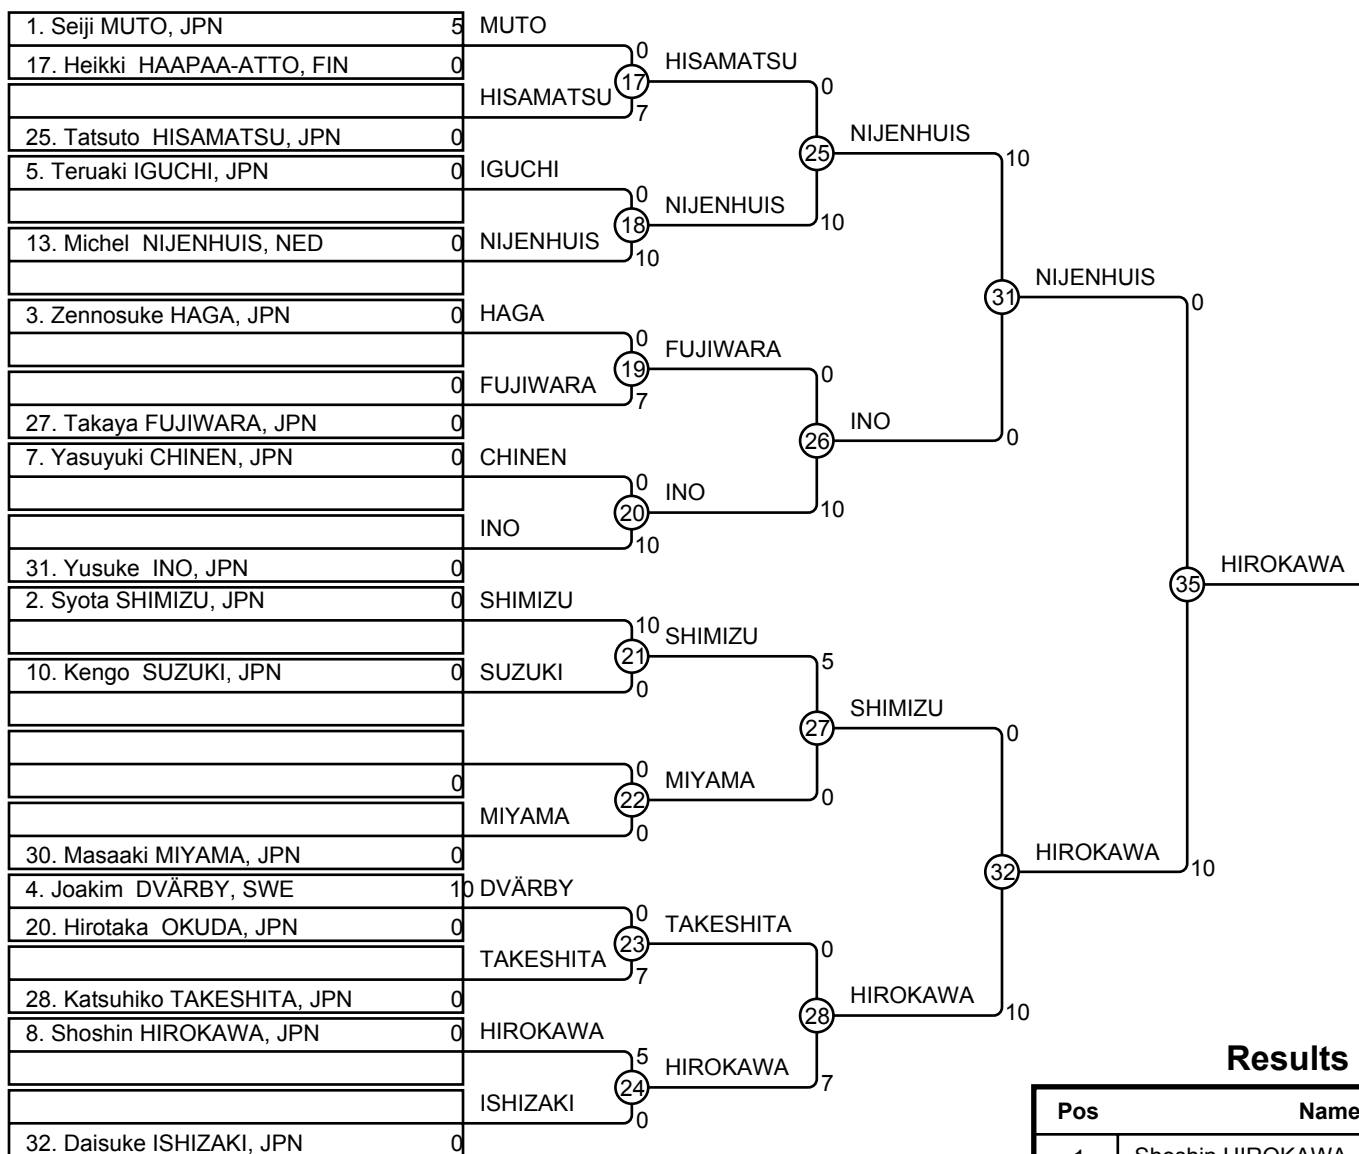

12th Matsumae Cup 2011 Helsingør Men-Open

Results

Pos	Name
1	Shoshin HIROKAWA, Tokai University/JPN
2	Michel NIJENHUIS, Dijkmansport/NED
3	Takaya FUJIWARA, Tokai University/JPN
3	Katsuhiko TAKESHITA, Tokai University/JPN
5	Syota SHIMIZU, Tokai University/JPN
5	Yusuke INO, IBU/JPN