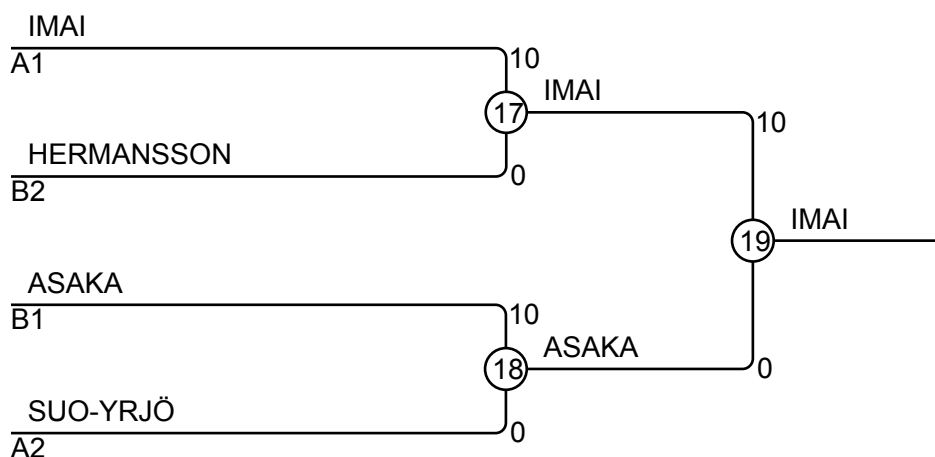

12th Matsumae Cup 2011 Helsingør Women-52

Competitors A

#	Name	Club	1	2	3	4	5	Wins	Pts	Pos
1	Katarzyna SOKOL	Judogymnasiet/SWE						0	0	5
2	Ayaka IMAI	Tokai University/JPN	10		10	10	10	4	40	1
3	Natalie LAFON	Jason Morris Judo Center New York/USA						1	10	4
4	Tiia SUO-YRJÖ	Finland National Team/FIN	10		1		7	3	18	2
5	Matilde BJØRNØ	Denmark National Team/DEN			7			2	17	3

Matches A

Match	Blue	White	Result	Time
1	Tiia SUO-YRJÖ 4	Matilde BJØRNØ 5	7 - 0	5:00
2	Katarzyna SOKOL 1	Ayaka IMAI 2	0 - 10	0:09
4	Natalie LAFON 3	Tiia SUO-YRJÖ 4	0 - 1	8:00
5	Katarzyna SOKOL 1	Matilde BJØRNØ 5	0 - 10	3:15
7	Ayaka IMAI 2	Natalie LAFON 3	10 - 0	4:06
9	Katarzyna SOKOL 1	Tiia SUO-YRJÖ 4	0 - 10	1:54
10	Natalie LAFON 3	Matilde BJØRNØ 5	0 - 7	5:00
12	Ayaka IMAI 2	Tiia SUO-YRJÖ 4	10 - 0	0:37
13	Katarzyna SOKOL 1	Natalie LAFON 3	0 - 10	0:10
15	Ayaka IMAI 2	Matilde BJØRNØ 5	10 - 0	1:59

Competitors B

#	Name	Club	6	7	8	9	Wins	Pts	Pos
6	Muffa HERMANSSON	LUGI Judo/SWE			5	10	2	15	2
7	Yumi ASAKA	Tokai University/JPN	10		10	10	3	30	1
8	Yukino SUZUKI	IBU/JPN				10	1	10	3
9	Stephanie INGLIS	Scotland National Team/SCO					0	0	4

Matches B

Match	Blue	White	Result	Time
3	Muffa HERMANSSON 6	Yumi ASAKA 7	0 - 10	3:43
6	Yukino SUZUKI 8	Stephanie INGLIS 9	10 - 0	3:17
8	Muffa HERMANSSON 6	Yukino SUZUKI 8	5 - 0	5:00
11	Yumi ASAKA 7	Stephanie INGLIS 9	10 - 0	1:58
14	Muffa HERMANSSON 6	Stephanie INGLIS 9	10 - 0	3:35
16	Yumi ASAKA 7	Yukino SUZUKI 8	10 - 0	4:11

Results

Pos	Name
1	Ayaka IMAI, Tokai University/JPN
2	Yumi ASAKA, Tokai University/JPN
3	Muffa HERMANSSON, LUGI Judo/SWE
3	Tiia SUO-YRJÖ, Finland National Team/FIN