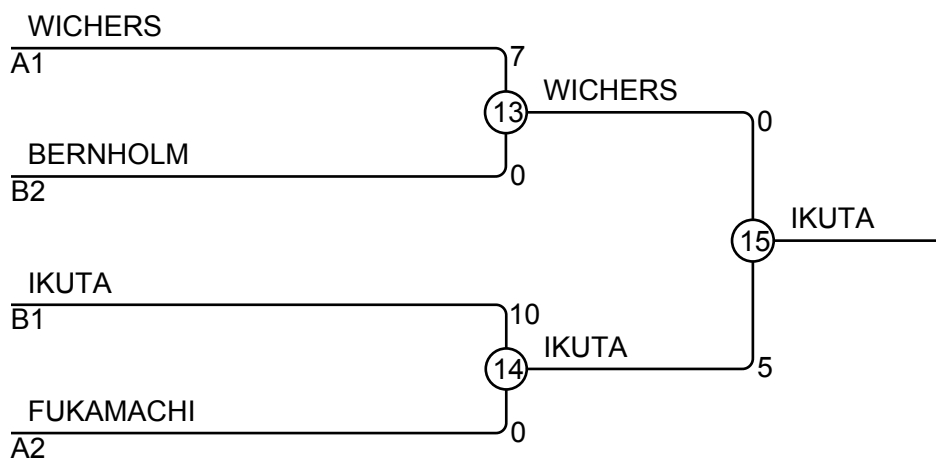

12th Matsumae Cup 2011 Helsingør Women-63

Competitors A

#	Name	Club	1	2	3	4	Wins	Pts	Pos
1	Tokumi FUKAMACHI	IBU/JPN			10		1	10	2
2	Jennifer WICHERS	Dijkmansport/NED	7		10		2	17	1
3	Marie THUE HOLM	Norway National Team/NOR					0	0	3
4	Camilla TORPE	Denmark National Tea/DEN					0	0	4

Matches A

Match	Blue	White	Result	Time
1	Tokumi FUKAMACHI 1 2	Jennifer WICHERS	0 - 7	5:00
3	Marie THUE HOLM 3 4	Camilla TORPE		
5	Tokumi FUKAMACHI 1 3	Marie THUE HOLM	10 - 0	1:44
7	Jennifer WICHERS 2 4	Camilla TORPE		
9	Tokumi FUKAMACHI 1 4	Camilla TORPE		
11	Jennifer WICHERS 2 3	Marie THUE HOLM	10 - 0	2:15

Competitors B

#	Name	Club	5	6	7	8	Wins	Pts	Pos
5	Anna BERNHOLM	Judogymnasiet/SWE		10	10		2	20	2
6	Jenneke NIJKAMP	Dijkmansport/NED					0	0	4
7	Stefanie TREMBLAY	Canada National Team/CAN	10				1	10	3
8	Akane IKUTA	Tokai University/JPN	10	10	10		3	30	1

Matches B

Match	Blue	White	Result	Time
2	Anna BERNHOLM 5 6	Jenneke NIJKAMP	10 - 0	0:30
4	Stefanie TREMBLAY 7 8	Akane IKUTA	0 - 10	1:22
6	Anna BERNHOLM 5 7	Stefanie TREMBLAY	10 - 0	2:50
8	Jenneke NIJKAMP 6 8	Akane IKUTA	0 - 10	0:25
10	Anna BERNHOLM 5 8	Akane IKUTA	0 - 10	2:14
12	Jenneke NIJKAMP 6 7	Stefanie TREMBLAY	0 - 10	3:28

Results

Pos	Name
1	Akane IKUTA, Tokai University/JPN
2	Jennifer WICHERS, Dijkmansport/NED
3	Anna BERNHOLM, Judogymnasiet/SWE
3	Tokumi FUKAMACHI, IBU/JPN